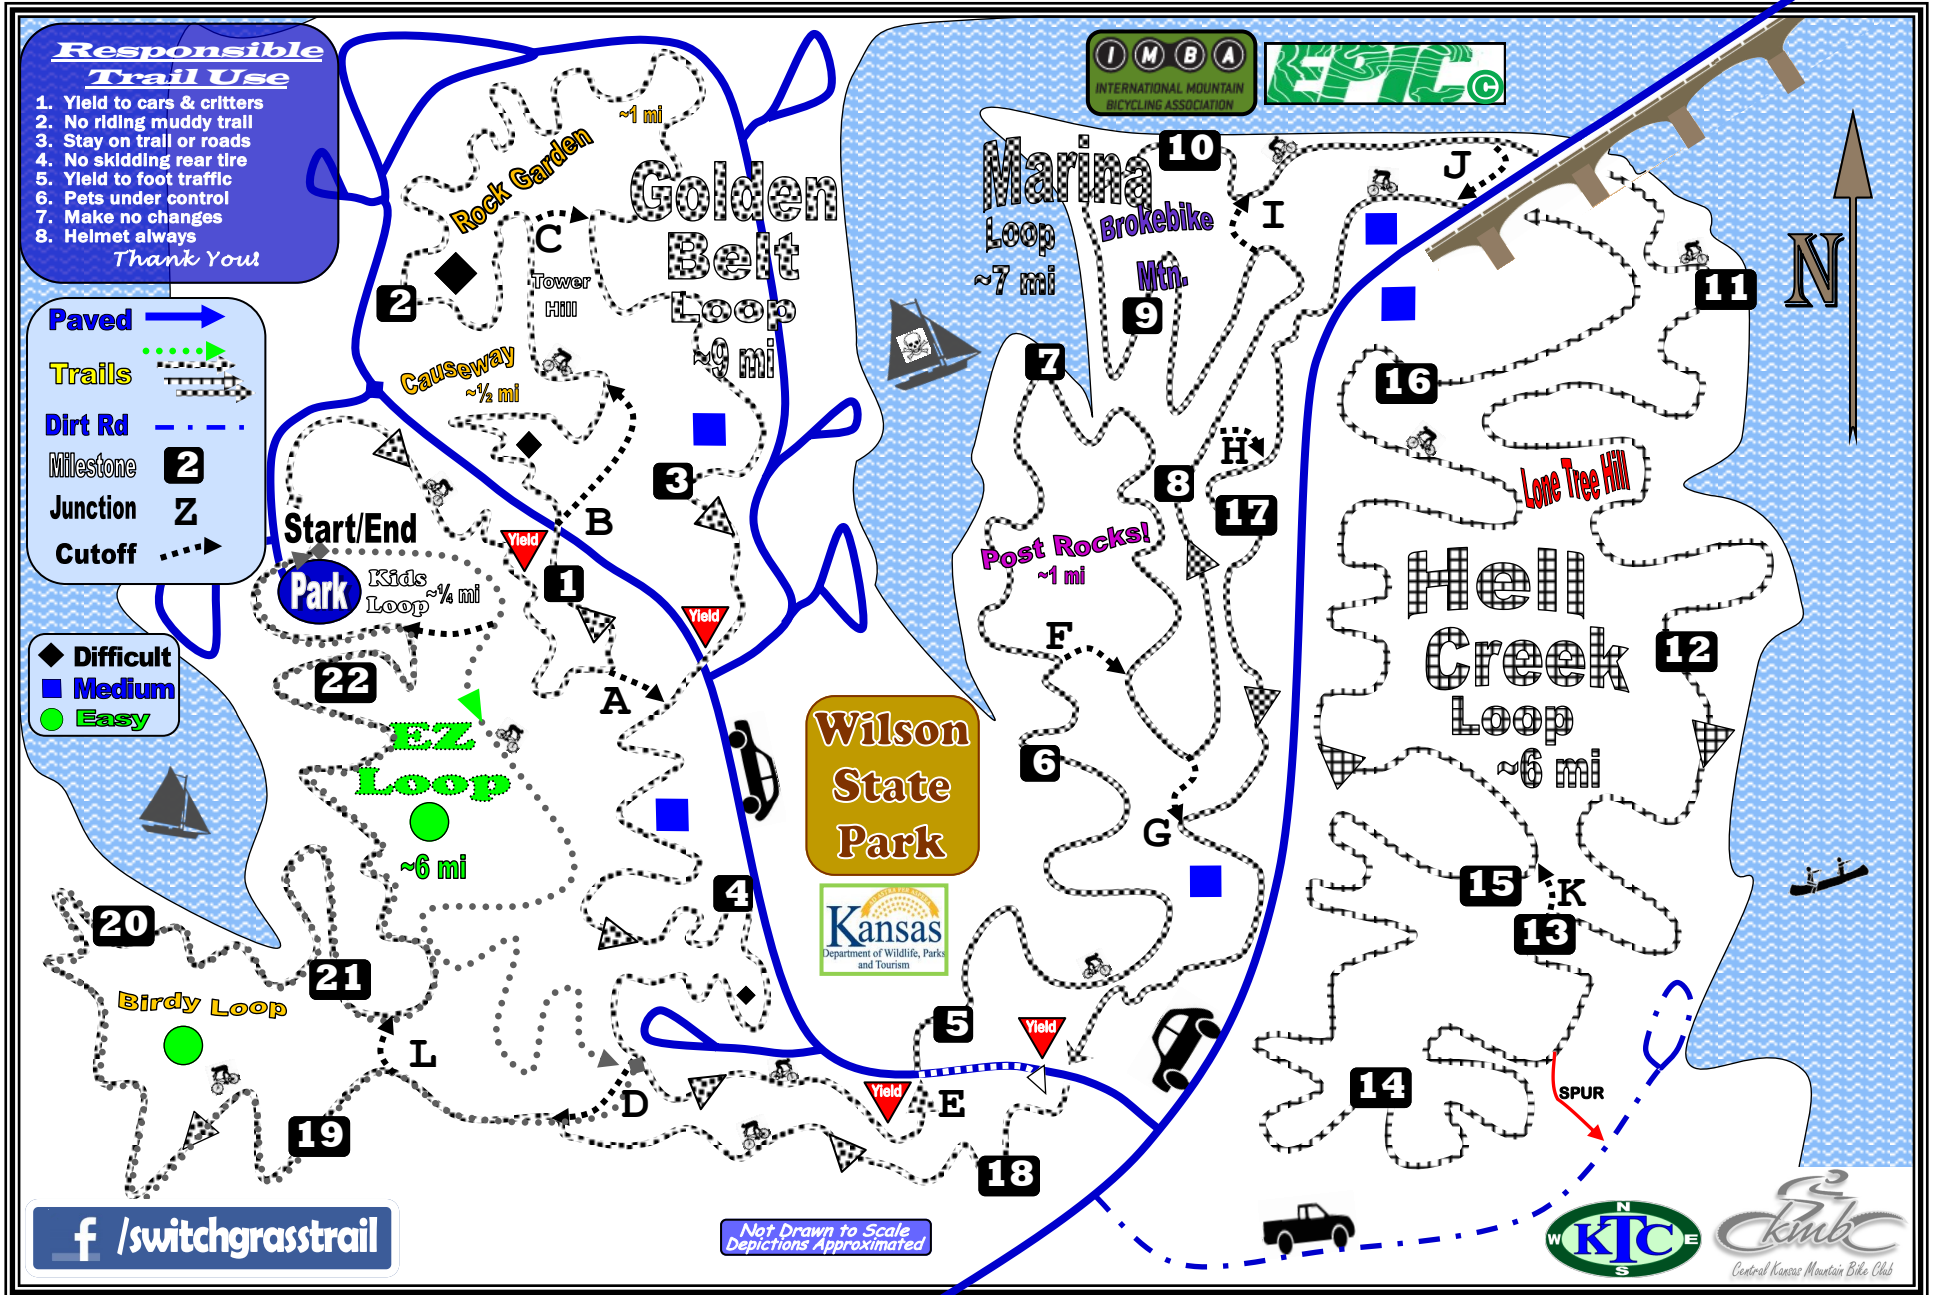

Switchgrass Mountain Bike Trail

To I-70
Exit 206

f /switchgrastrail

Not Drawn to Scale
Depictions Approximated

KTC
Central Kansas Mountain Bike Club

Kmbc
Central Kansas Mountain Bike Club

To I-70 Exit 199